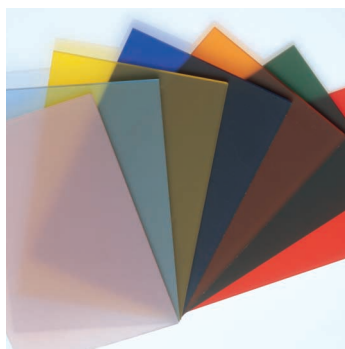

Our world is a colourful place, and the new range of BARLO CAST design sheets, takes you on a trip of discovery to exotic locations!

CAST design is an acrylic sheet, with one or both surfaces finished with a lustrous satin like texture, that won't stain, reduces contamination through finger marks and enhances brightness. The texture is even retained after processes such as thermoforming and bending, ensuring that your finished article remains true to your concept.

When you need to attract attention, what better than a flash of Seville Orange to suggest hot summer sunshine, or for a cooler look, try Iceland White or Evian Blue...

Fresh Everglade Green or Cape Town Yellow will bring spring to mind, whilst Havana Brown speaks of soft autumn shades.

Whatever look you're trying to capture, take a trip around our world of colours – you'll return satisfied!

BARLO CAST DESIGN PRODUCT IDENTIFICATION

BARLO CAST design is a cast acrylic sheet with either one or both surfaces in a matt, frosted look.

1. The key features are
2. Wide variety of colours
   - Tactile surface, does not stain, reduces finger marking and attracts less dust
   - Softens harsh colours, reinforces brightness and subtly filters light
   - Scratch resistant
   - Easy to use, shape and maintain
   - 'Frosted look' is retained even after thermoforming, sawing and drilling
   - Resistant to many chemical products
   - Readily combined with wood or metal

BARLO CAST DESIGN COLOURS

Arctic Mist

Iceland White

Everglade Green

China Rose

Evian Blue

Bali Green

Cape Town Yellow

Seville Orange

Bordeaux Red

Tahiti Blue

Havana Brown

The illustrated colours may vary from the real colours due to limitations in printing technique.

BARLO CAST DESIGN TECHNICAL INFORMATION

BARLO CAST design has similar technical specifications and physical properties as BARLO CAST standard sheet. Please refer to our BARLO CAST technical manual for further details.